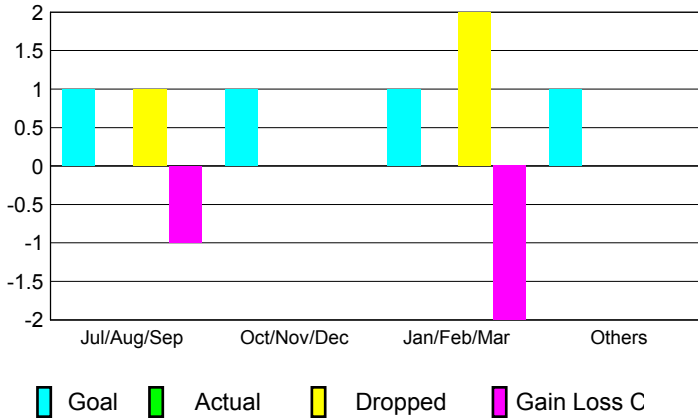

GMT: **SALIM MOUSSAN**

Location: **ARAB REP OF EGYPT**

GMT CA: **6**

**CLUBS**

Month	New Club Goal	Actual New Clubs	Actual Dropped Clubs	Gain/Loss of Clubs
<b>2012-2013</b>				
Jul/Aug/Sep	1	0	1	-1
Oct/Nov/Dec	1	0	0	0
Jan/Feb/Mar	1	0	2	-2
Apr/May/June	1	0	0	0
<b>Totals</b>	<b>4</b>	<b>0</b>	<b>3</b>	<b>-3</b>

**Club Results 2012-2013**

Goal, New, Dropped, Gain/Loss

**YTD Status Quo Clubs 2012-2013**

Status Quo Clubs Compared to Status Quo Members

**Club Gain/Loss 2012-2013**

**MEMBERSHIP**

Month	Net Memb Goal	Actual New Memb	Actual Dropped Memb	Gain/Loss of Memb
<b>2012-2013</b>				
Jul/Aug/Sep	30	0	8	-8
Oct/Nov/Dec	35	19	20	-1
Jan/Feb/Mar	40	101	131	-30
Apr/May/June	20	49	31	18
<b>Totals</b>	<b>125</b>	<b>169</b>	<b>190</b>	<b>-21</b>