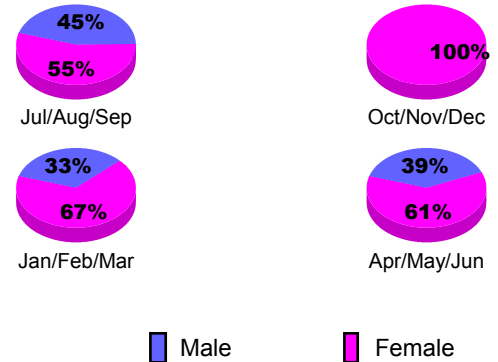

**Club Results 2012-2013**

Goal, New, Dropped, Gain/Loss

**YTD Status Quo Clubs 2012-2013**

Status Quo Clubs Compared to Status Quo Members

**Club Gain/Loss 2012-2013**

**MEMBERSHIP**

Month	Net Memb Goal	Actual New Memb	Actual Dropped Memb	Gain/Loss of Memb
<b>2012-2013</b>				
Jul/Aug/Sep	30	0	8	-8
Oct/Nov/Dec	35	19	20	-1
Jan/Feb/Mar	40	101	131	-30
Apr/May/June	20	49	31	18
<b>Totals</b>	<b>125</b>	<b>169</b>	<b>190</b>	<b>-21</b>

**Membership Results 2012-2013**

Goal, New, Dropped, Gain/Loss

**Gender Comparison 2012-2013**

**Membership Gain/Loss 2012-2013**