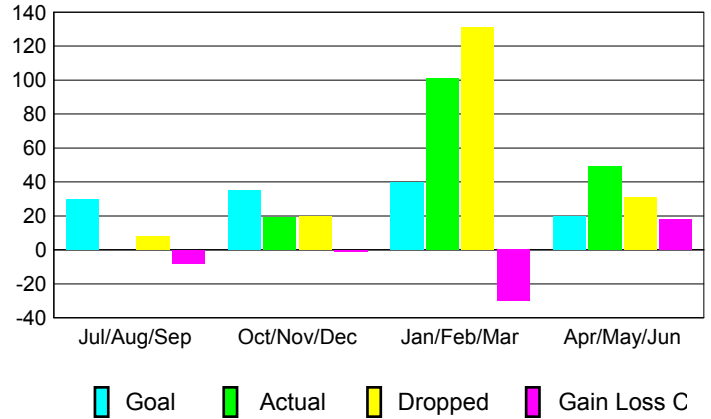

GMT: **SALIM MOUSSAN**

Location: **ARAB REP OF EGYPT**

GMT CA: **6**

**CLUBS**

Month	New Club Goal	Actual New Clubs	Actual Dropped Clubs	Gain/Loss of Clubs
<b>2012-2013</b>				
Jul/Aug/Sep	1	0	1	-1
Oct/Nov/Dec	1	0	0	0
Jan/Feb/Mar	1	0	2	-2
Apr/May/June	1	0	0	0
<b>Totals</b>	<b>4</b>	<b>0</b>	<b>3</b>	<b>-3</b>

**Club Results 2012-2013**

Goal, New, Dropped, Gain/Loss

**YTD Status Quo Clubs 2012-2013**

Status Quo Clubs Compared to Status Quo Members

**Club Gain/Loss 2012-2013**

**MEMBERSHIP**

Month	Net Memb Goal	Actual New Memb	Actual Dropped Memb	Gain/Loss of Memb
<b>2012-2013</b>				
Jul/Aug/Sep	30	0	8	-8
Oct/Nov/Dec	35	19	20	-1
Jan/Feb/Mar	40	101	131	-30
Apr/May/June	20	49	31	18
<b>Totals</b>	<b>125</b>	<b>169</b>	<b>190</b>	<b>-21</b>

**Membership Results 2012-2013**

Goal, New, Dropped, Gain/Loss

**Gender Comparison 2012-2013**

**Membership Gain/Loss 2012-2013**